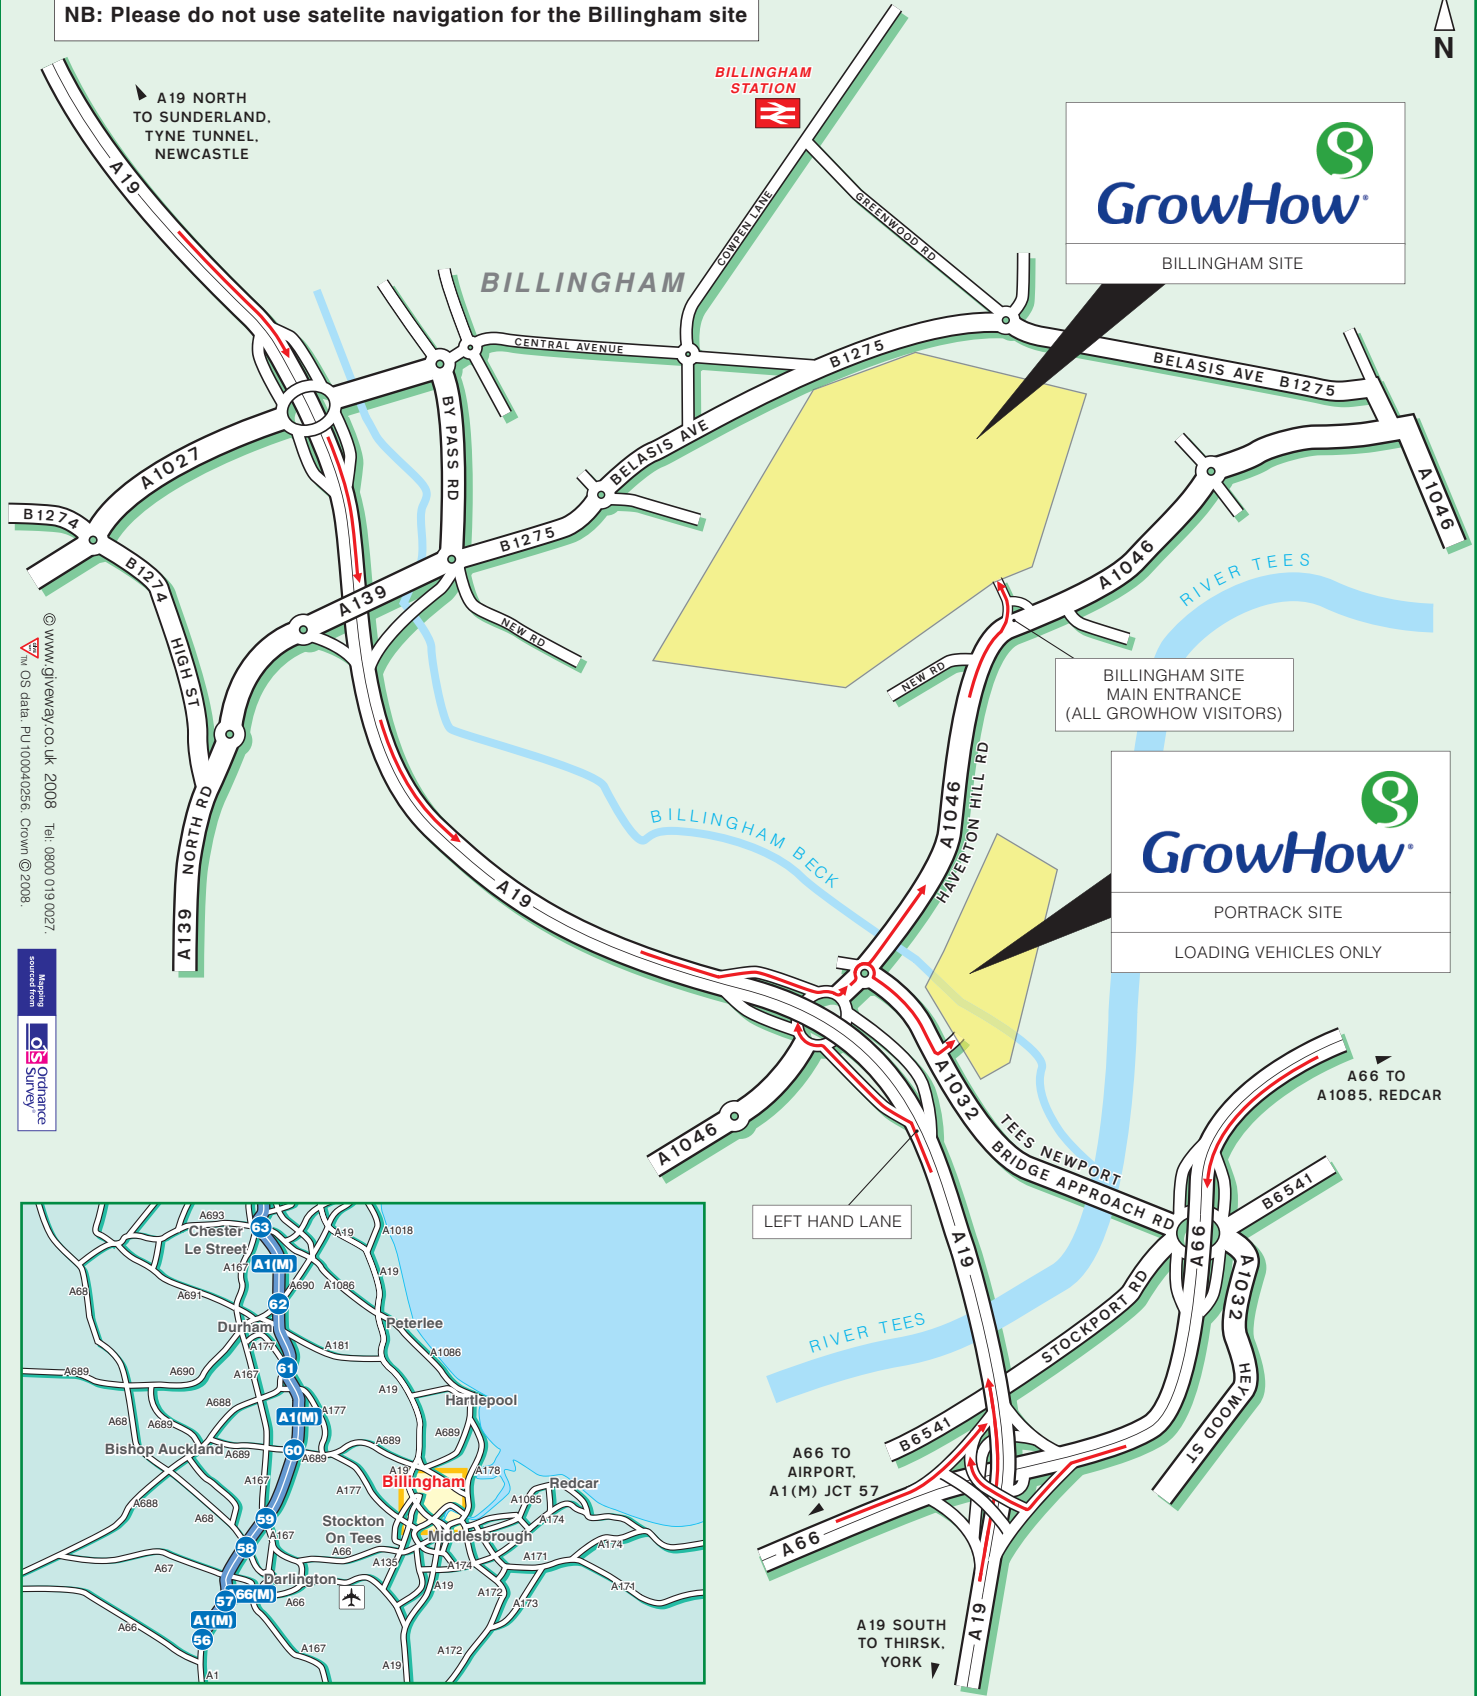

GrowHow UK Ltd - Billingham Manufacturing Site
 Billingham, Cleveland
 T: +44 (0) 1642 550022 F: +44 (0) 1642 522384

By Rail, Darlington Station (mainline station)
 Approximately 25 minutes taxi ride away.
 Billingham Station (local station)
 Approximately 10 minutes taxi ride away.
*For information on train operators and times phone
 National Rail Enquiries on 0845 7484950.*

By Air, Durham Tees Valley Airport
 Approximately 20 minutes drive away.

NB: Please do not use satellite navigation for the Billingham site

BILLINGHAM SITE

BILLINGHAM SITE
 MAIN ENTRANCE
 (ALL GROWHOW VISITORS)